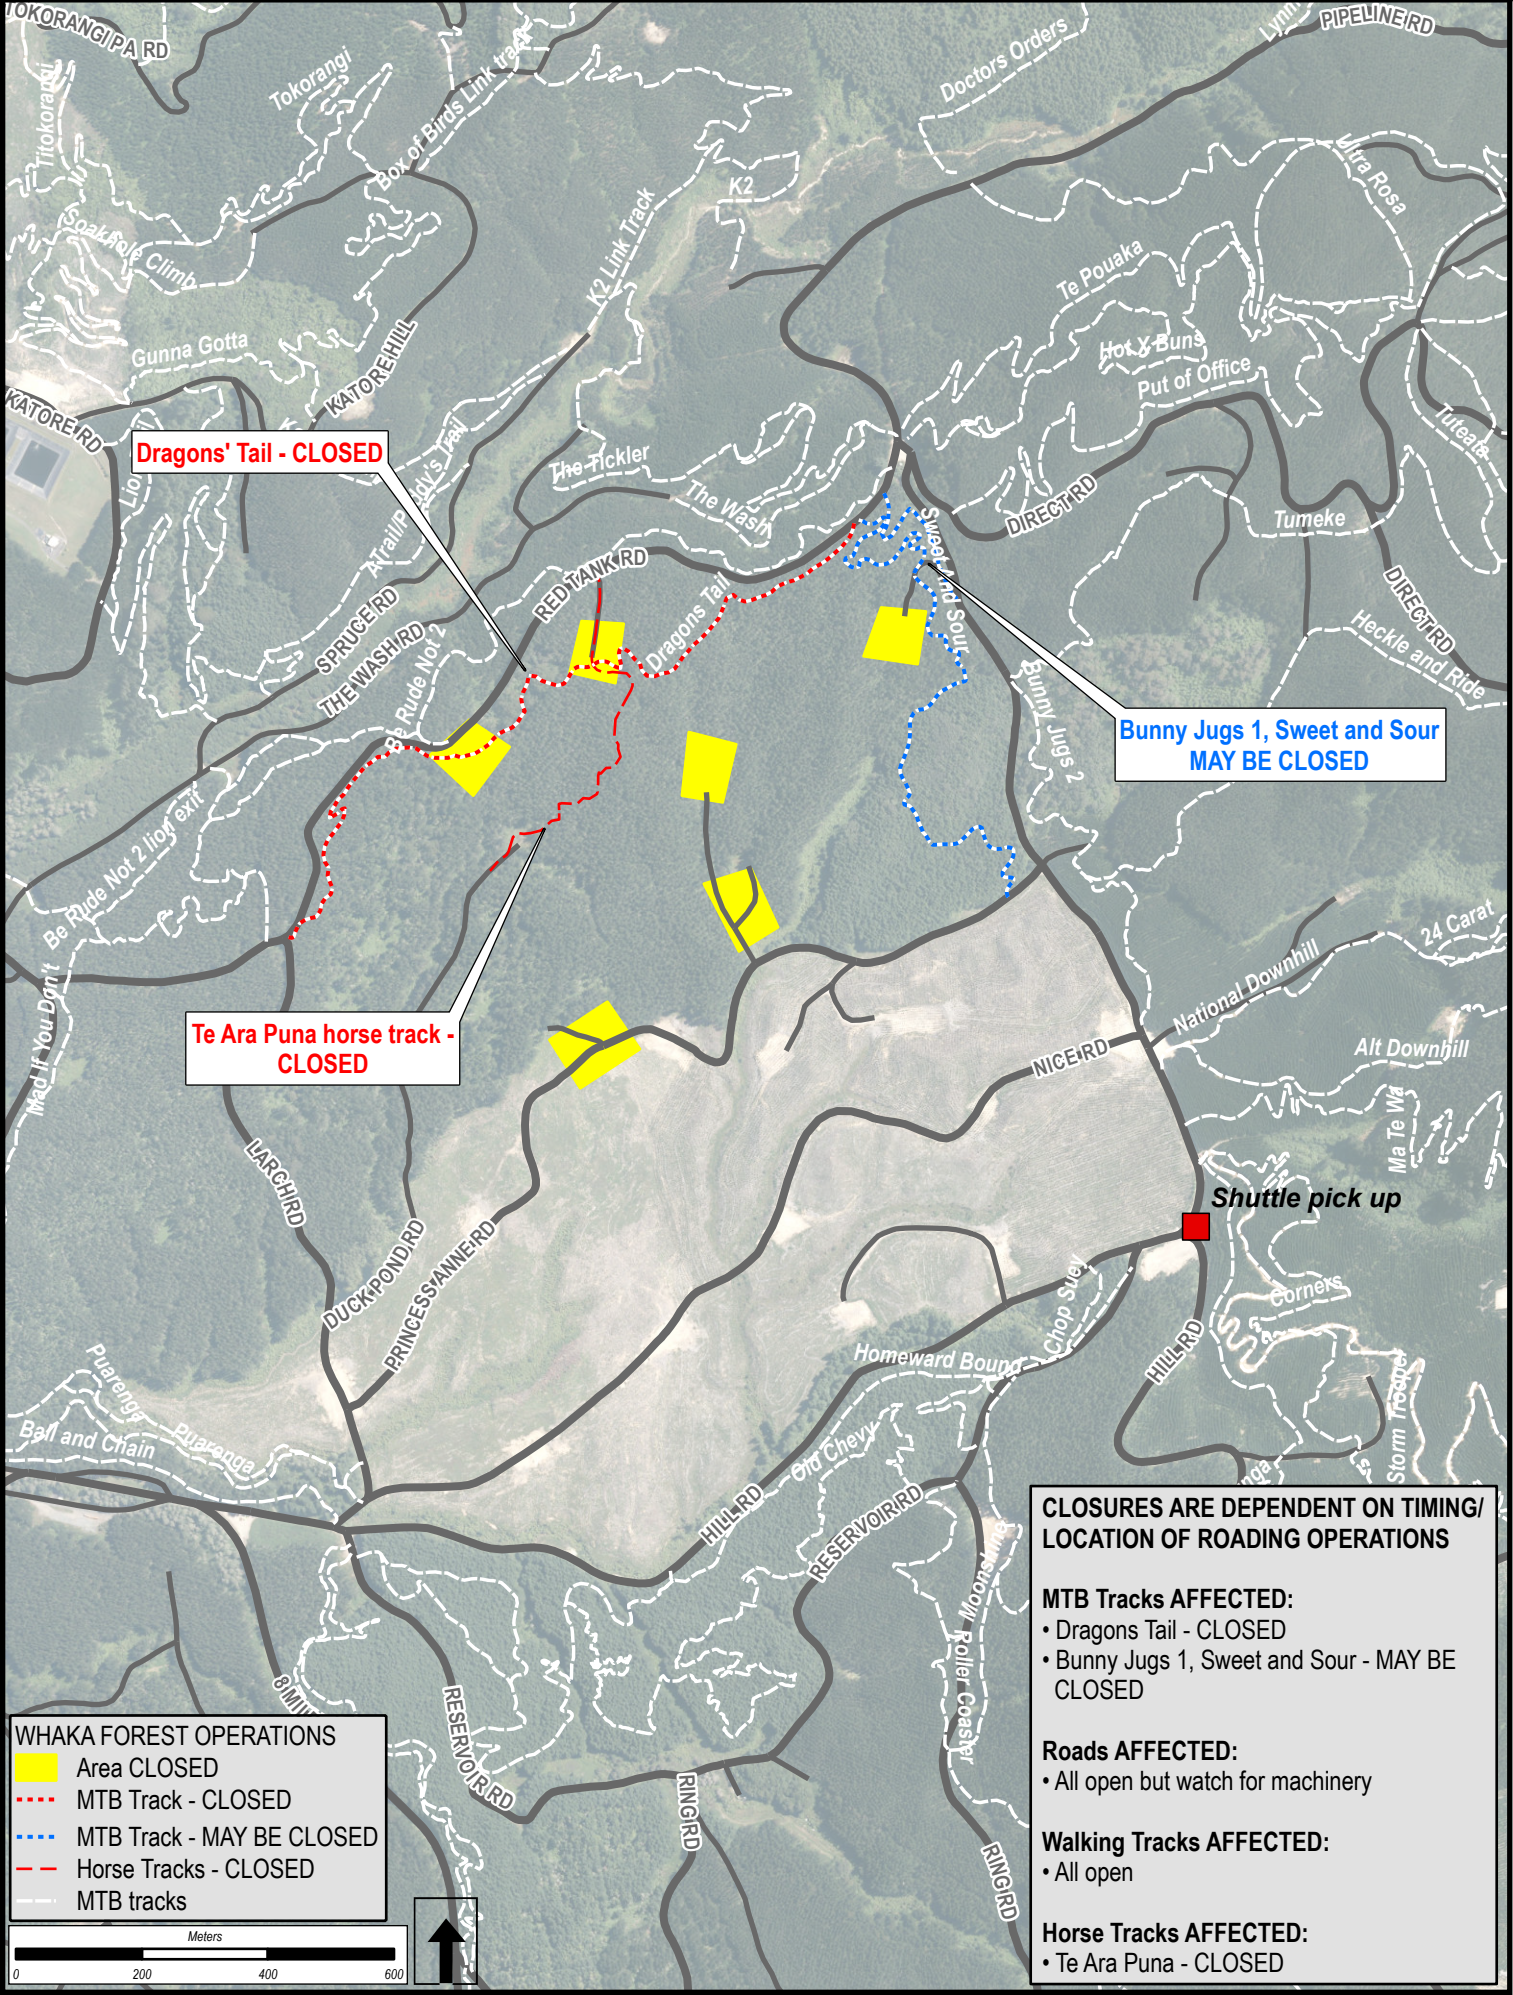

WHAKA FOREST OPERATIONS: FROM 9 MARCH 2026, MON-FRI 5:00AM to 4:00PM
ROADING AND EARTHWORKS ON RED TANK RD AND PRINCESS ANNE RD
PLEASE OBEY ALL SIGNAGE AND INSTRUCTION - IT IS THERE FOR YOUR SAFETY

Dragons' Tail - CLOSED

**Bunny Jugs 1, Sweet and Sour
MAY BE CLOSED**

**Te Ara Puna horse track -
CLOSED**

Shuttle pick up

**CLOSURES ARE DEPENDENT ON TIMING/
LOCATION OF ROADING OPERATIONS**

- MTB Tracks AFFECTED:**
- Dragons Tail - CLOSED
 - Bunny Jugs 1, Sweet and Sour - MAY BE CLOSED

- Roads AFFECTED:**
- All open but watch for machinery

- Walking Tracks AFFECTED:**
- All open

- Horse Tracks AFFECTED:**
- Te Ara Puna - CLOSED

WHAKA FOREST OPERATIONS

- Area CLOSED
- MTB Track - CLOSED
- MTB Track - MAY BE CLOSED
- Horse Tracks - CLOSED
- MTB tracks