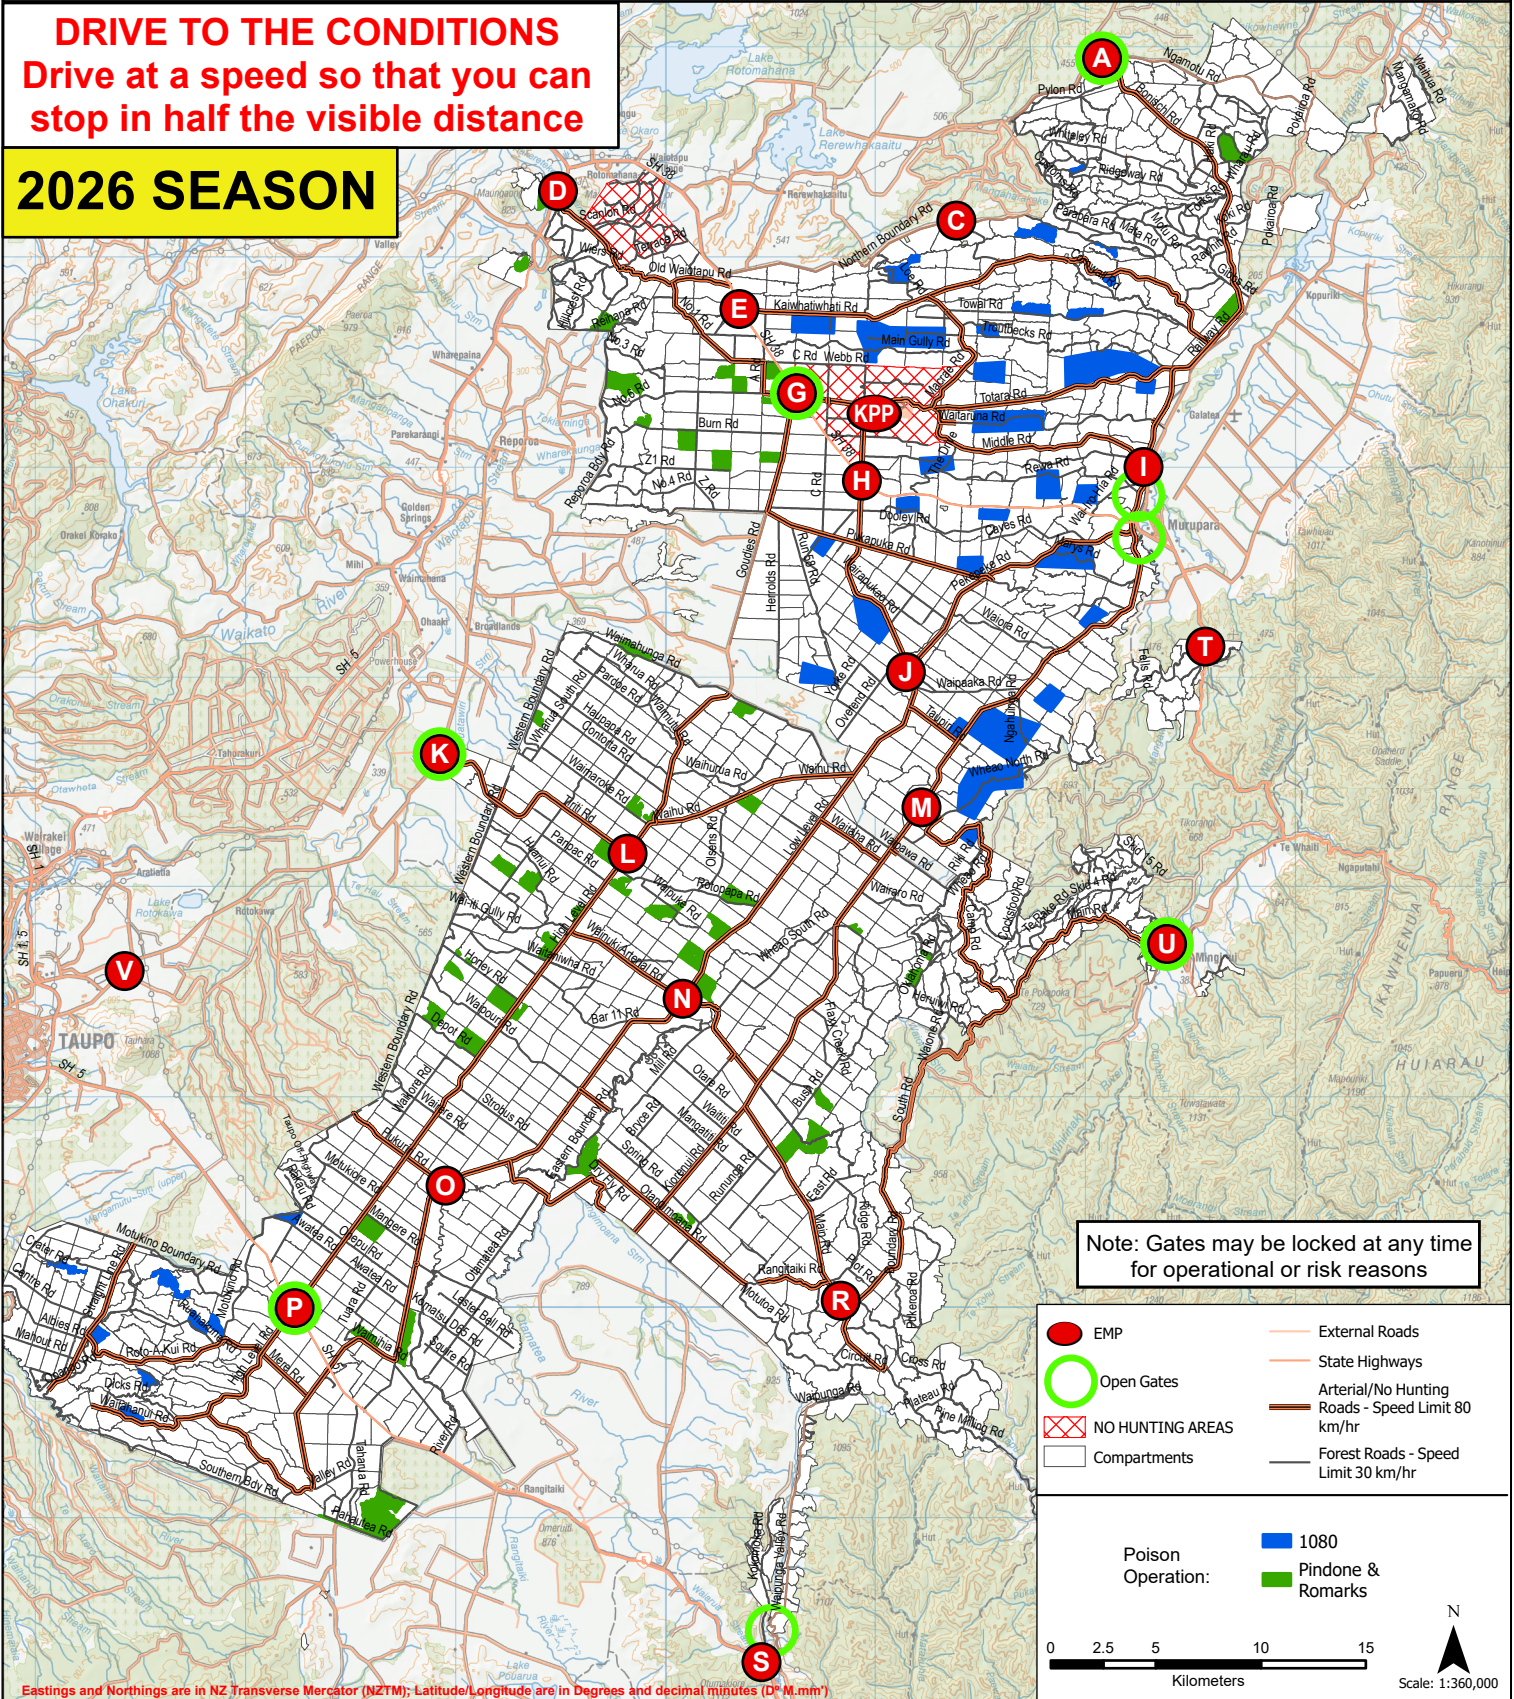

KAINGAROA RECREATIONAL USER ACCESS, POISON AREAS AND EMERGENCY MEETING POINTS

Access by Permit only

DRIVE TO THE CONDITIONS
Drive at a speed so that you can stop in half the visible distance

2026 SEASON

Eastings and Northings are in NZ Transverse Mercator (NZTM); Latitude/Longitude are in Degrees and decimal minutes (D° M.mmm)