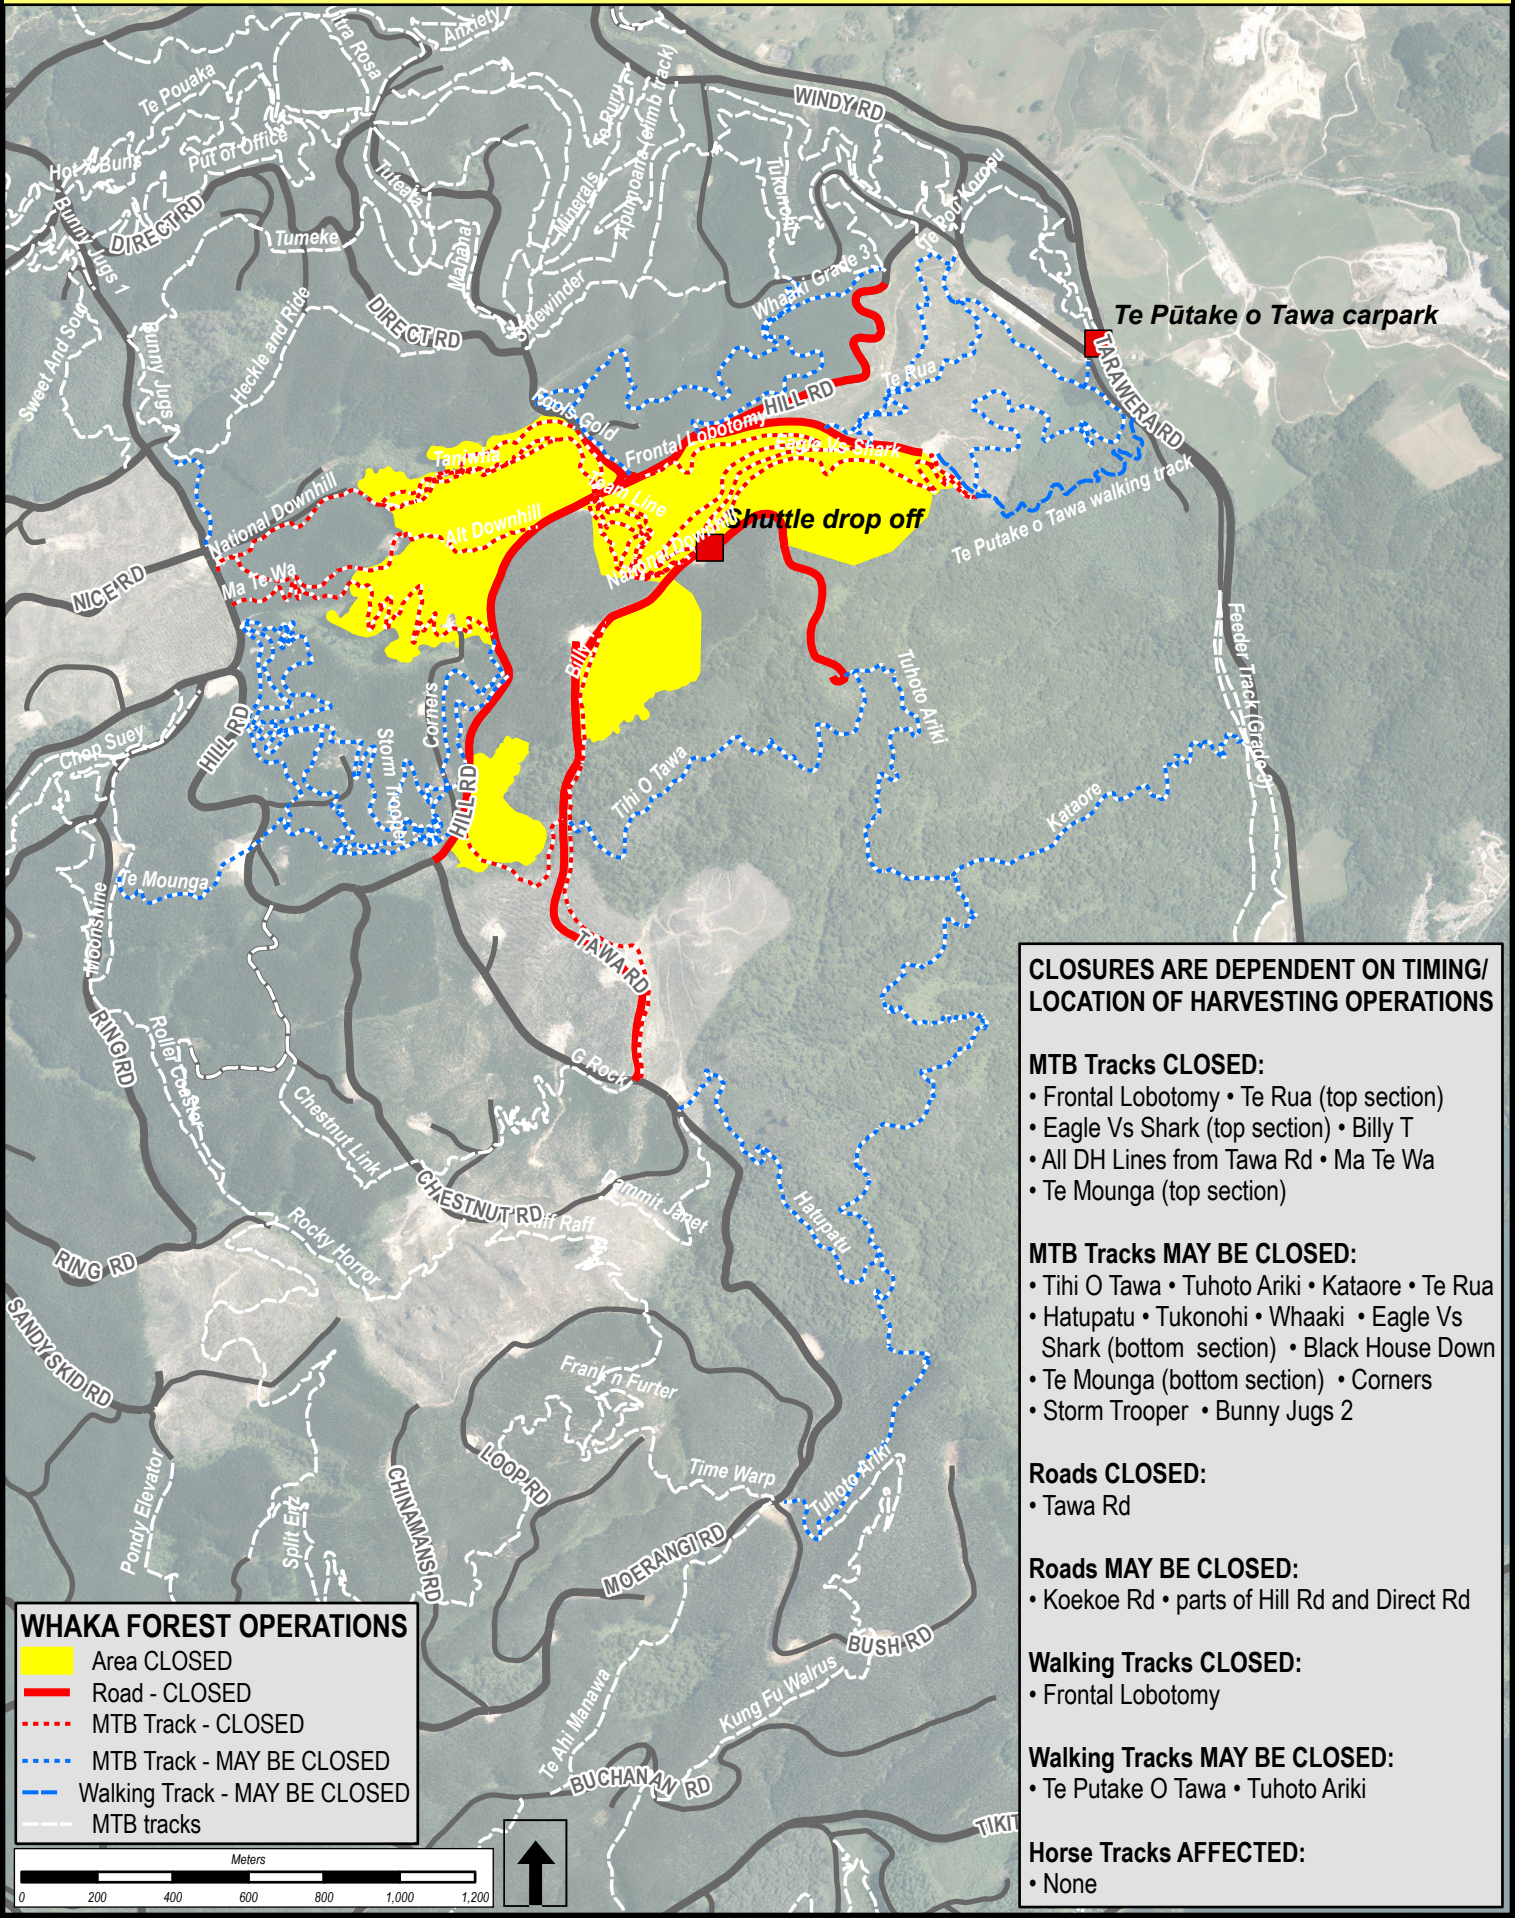

WHAKA FOREST OPERATIONS
WHAT: HARVESTING OPERATIONS
WHEN: MARCH & APRIL 2026, MON-FRI 5:00AM - 4:00PM
WHERE: TAWA RD, HILL RD

PLEASE OBEY ALL SIGNAGE AND INSTRUCTION - IT IS THERE FOR YOUR SAFETY

Te Pūtake o Tawa carpark

shuttle drop off

CLOSURES ARE DEPENDENT ON TIMING/ LOCATION OF HARVESTING OPERATIONS

1. **MTB Tracks CLOSED:**
2. Frontal Lobotomy • Te Rua (top section)
   - Eagle Vs Shark (top section) • Billy T
   - All DH Lines from Tawa Rd • Ma Te Wa
   - Te Mounga (top section)

1. **MTB Tracks MAY BE CLOSED:**
2. Tihi O Tawa • Tuhoto Ariki • Kataore • Te Rua
   - Hatupatu • Tukonohi • Whaaki • Eagle Vs Shark (bottom section) • Black House Down
   - Te Mounga (bottom section) • Corners
   - Storm Trooper • Bunny Jugs 2

Roads CLOSED:

- Tawa Rd

Roads MAY BE CLOSED:

- Koekoe Rd • parts of Hill Rd and Direct Rd

Walking Tracks CLOSED:

- Frontal Lobotomy

Walking Tracks MAY BE CLOSED:

- Te Putake O Tawa • Tuhoto Ariki

Horse Tracks AFFECTED:

- None

WHAKA FOREST OPERATIONS

- Area CLOSED
- Road - CLOSED
- MTB Track - CLOSED
- MTB Track - MAY BE CLOSED
- Walking Track - MAY BE CLOSED
- MTB tracks